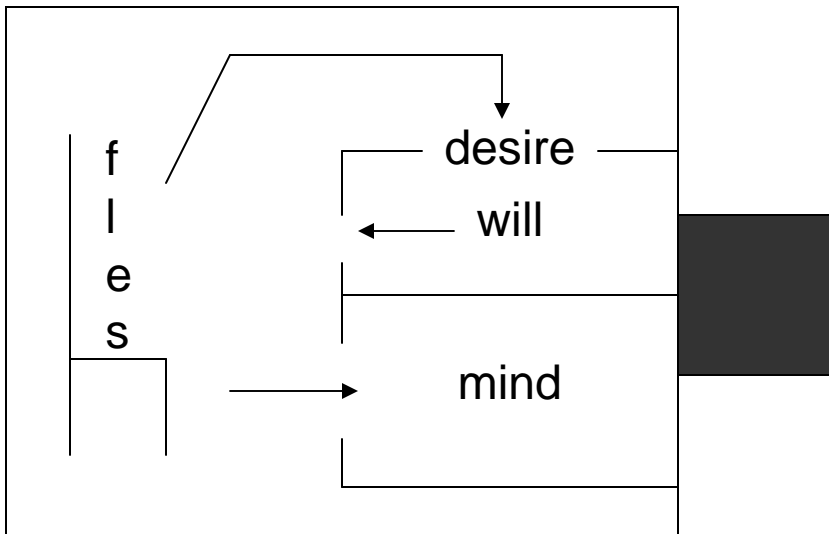

# Adam post-fall = Us pre-salvation

Soul

Dead to God, Alive to self

The sin nature

Spirit

Dead to God  
but  
God can override

“I am god”

“I do not want to change” = known

# Depravity of Man

1. Adam and Eve – Genesis 3:5-13
2. Cain – Genesis 4:3-9
3. Pre-flood – Genesis 6:5
4. Tribulation – Revelation 16:21
5. Post-Millennial – Revelation 20:7-9
6. Hell – Luke 16:19-31
7. None does good or seeks God – Romans 3:10-12