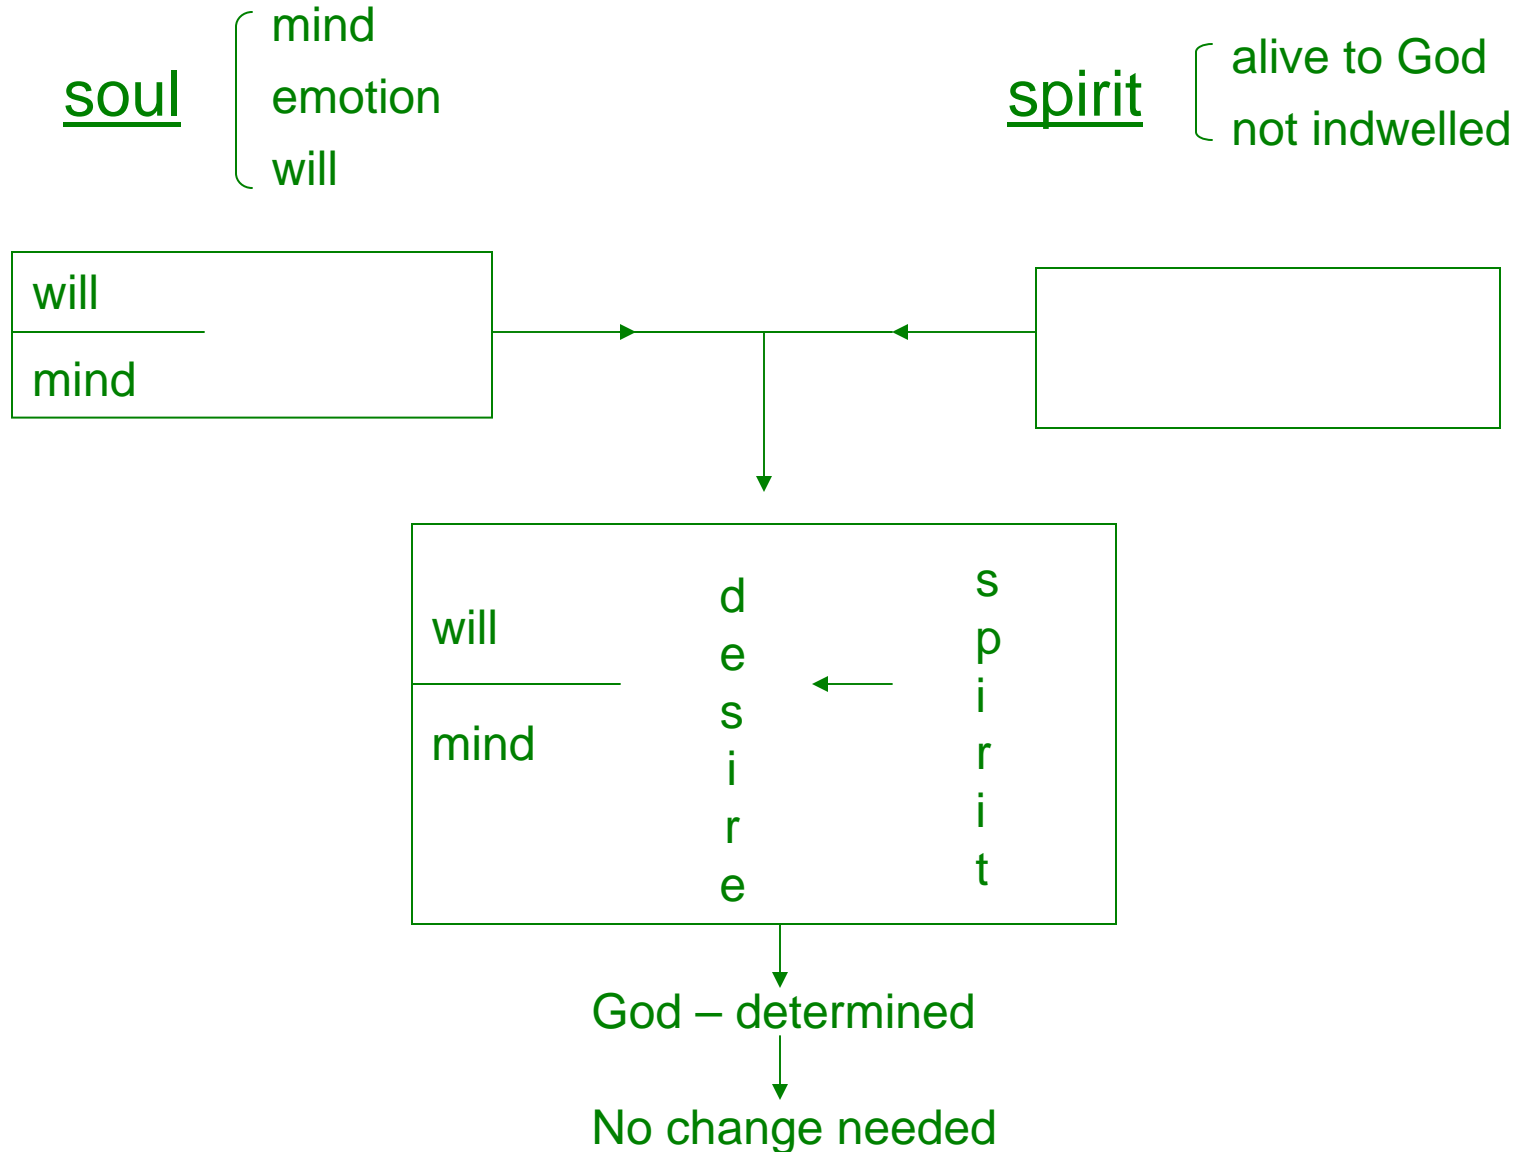

# Kingdom Progression

1. Introduction
2. Adam
3. Babes in Christ
4. Double-Mindedness
5. Perfection
6. Kingdom Progression
7. Flesh vs. Spirit
8. Law or Grace
9. Kingdom Life
10. Glory to God
11. Kingdom Laws
12. Deliverance

# Adam post-fall = Us pre-salvation

Soul

Dead to God, Alive to self

The sin nature

Spirit

Dead to God  
but  
God can override

“I am god”

“I do not want to change” = known

# Depravity of Man

1. Adam and Eve – Genesis 3:5-13
2. Cain – Genesis 4:3-9
3. Pre-flood – Genesis 6:5
4. Tribulation – Revelation 16:21
5. Post-Millennial – Revelation 20:7-9
6. Hell – Luke 16:19-31
7. None does good or seeks God – Romans 3:10-12