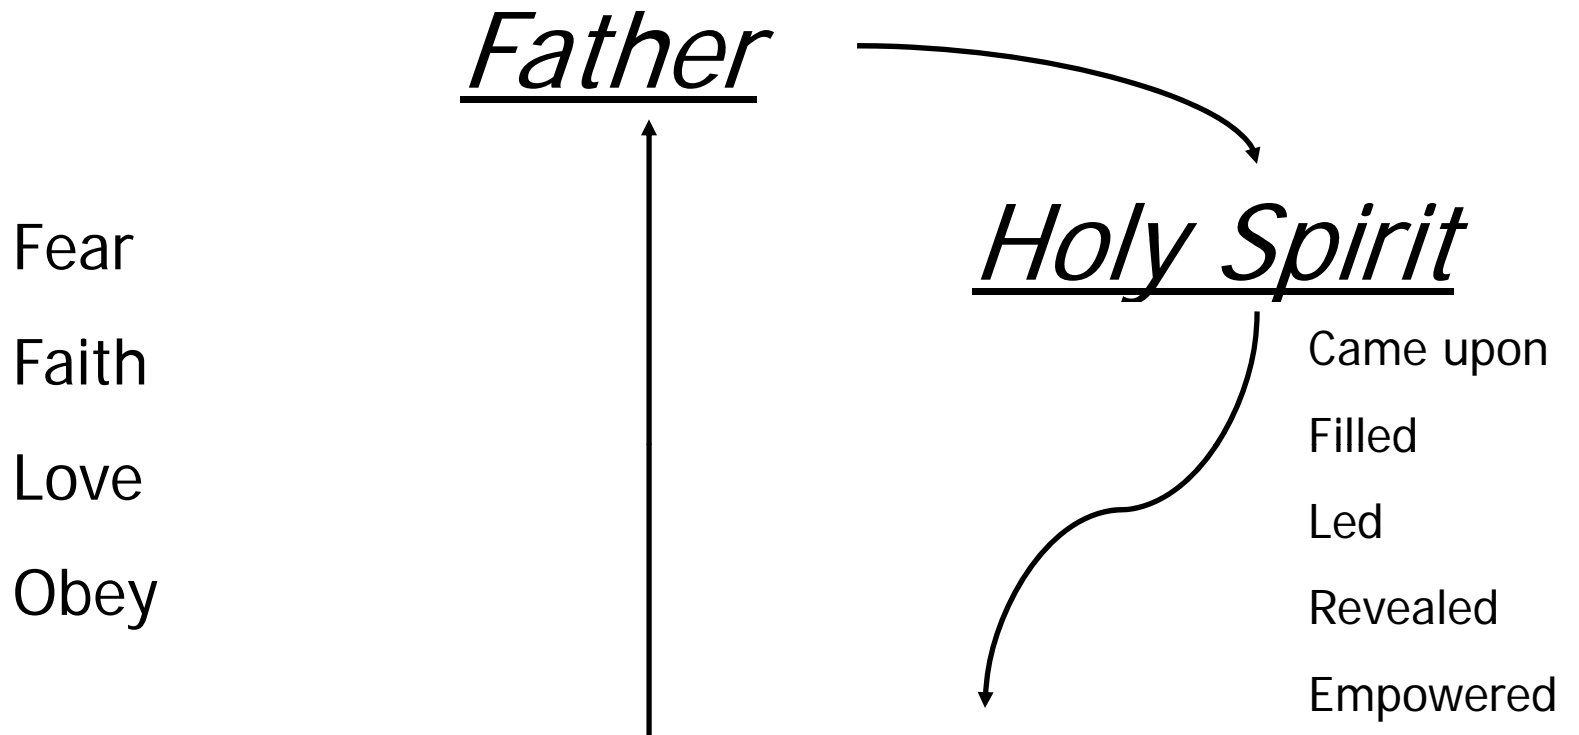

Walking as He Walked