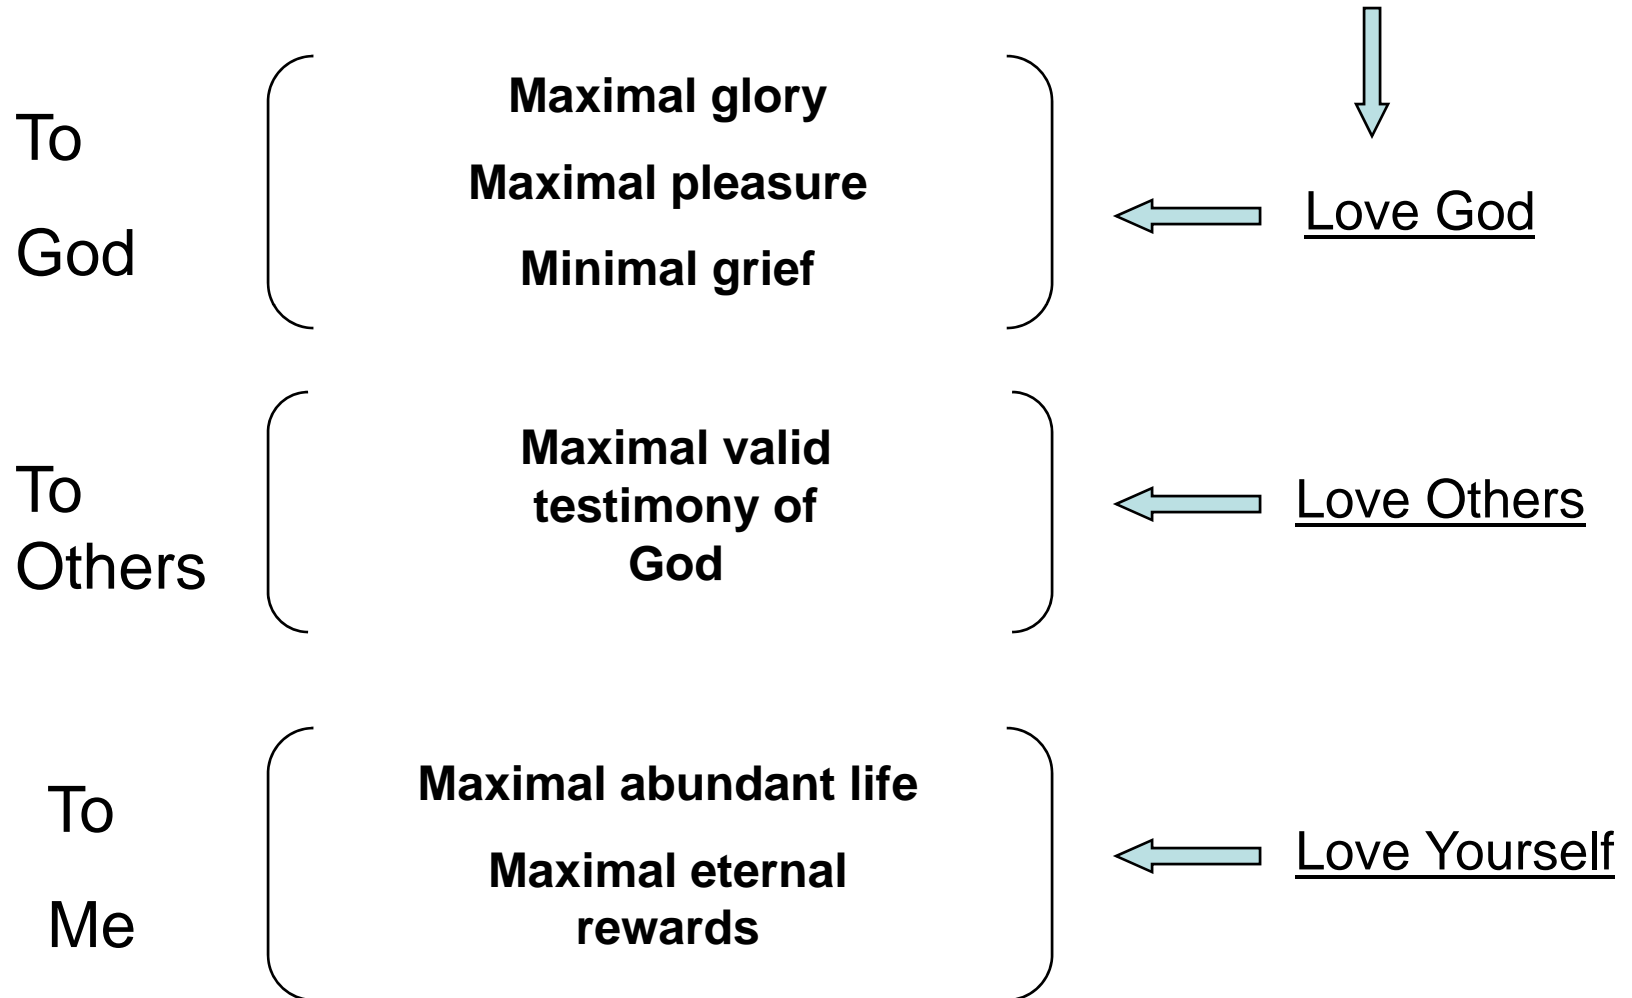

Kingdom Perspectives

1. *Roots and Content*
2. *Views*
3. *Attire*
4. *Choices*
5. *Glory*
6. *Paradox*
7. *Model*
8. *Afterlife*
9. *Your Afterlife*
10. *Oneness*

CHOICE ORIGIN

God is

God is love

Love is relational

ONENESS WITH GOD

Spirit: dead ●

Mind: unrenewed ■

Body: corrupted ▲

born again ●

renewed ■

glorified ▲

Sin Nature: ●

Unity in Christ

Church Types

Mission Statement

Matthew 22:37-39

Holiness
Of
God + Sin
Of
Man = Reality
Of
Hell

Holiness
Of
God + Sin
Of
Man + Cross
Of
Christ = Reality
Of
Heaven

GOD AND MAN