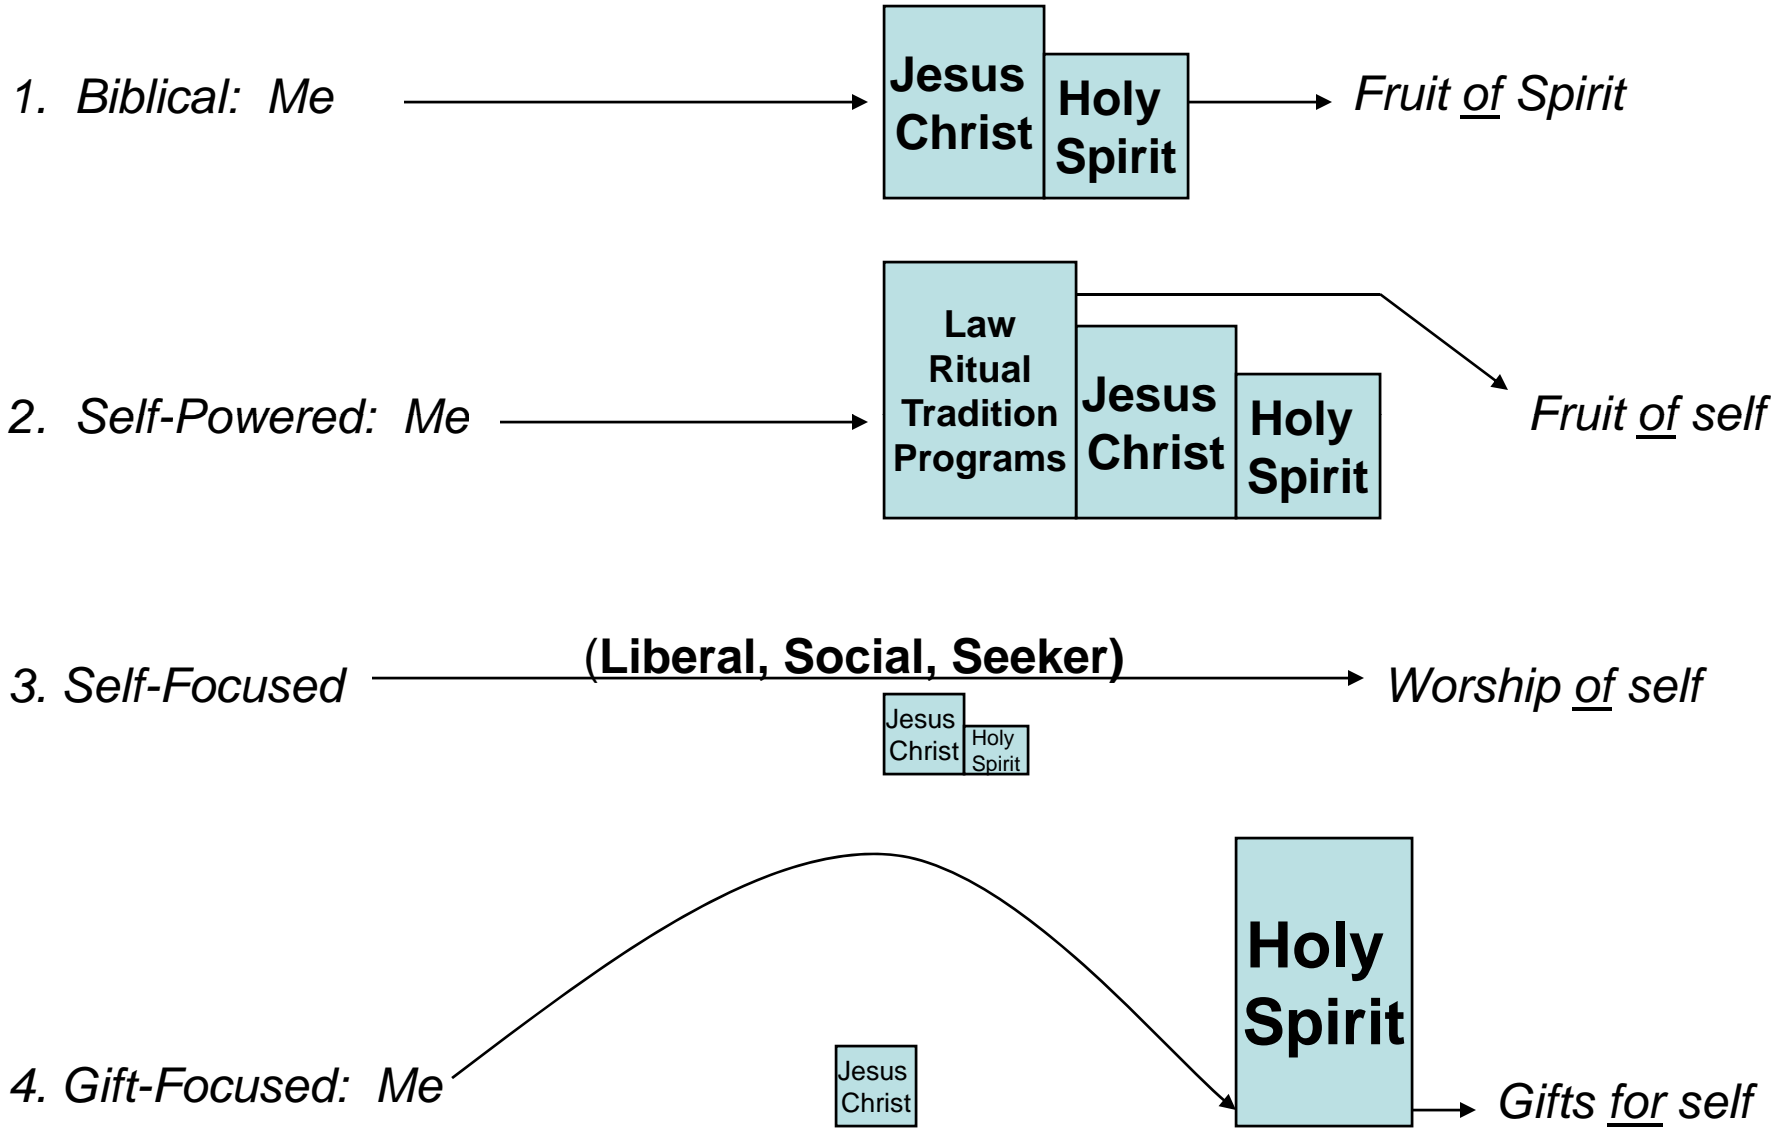

Kingdom Perspectives

1. *Roots and Content*
2. *Views*
3. *Attire*
4. *Choices*
5. *Glory*
6. *Paradox*
7. *Model*
8. *Afterlife*
9. *Your Afterlife*
10. *Oneness*

CHOICE ORIGIN

God is

God is love

Love is relational

ONENESS WITH GOD

Spirit: dead ●

Mind: unrenewed ■

Body: corrupted ▲

born again ●

renewed ■

glorified ▲

Sin Nature: ●

Unity in Christ

Church Types

Mission Statement

Matthew 22:37-39

Holiness
Of
God + Sin
Of
Man = Reality
Of
Hell

Holiness
Of
God + Sin
Of
Man + Cross
Of
Christ = Reality
Of
Heaven

GOD AND MAN